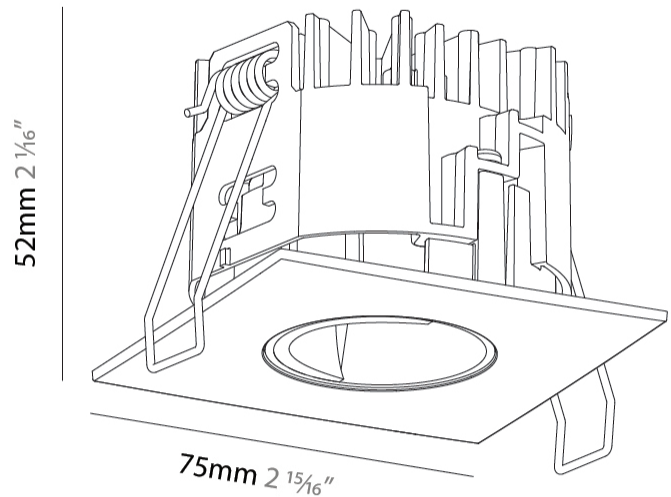

GENERAL

Series: Oiko Pro Square
Subseries: Oiko Pro Square Wallwash
Brand: Prolicht
Division: Architectural
Mounting Type: Recessed
Mounting Location: Ceiling
Subcategory: Downlight

PHYSICAL

Shape: Square
Length (mm): 75
Length (in): 2 ¹⁵/₁₆
Width (mm): 75
Width (in): 2 ¹⁵/₁₆
Height (mm): 51
Height (in): 2
Ceiling Thickness (mm): 1 - 25
Ceiling Thickness (in): 1/16 - 1 3/16
Min. Recessing Depth (mm): 55
Min. Recessing Depth (in): 2 ³/₁₆
Light Distribution: Downlight
Weight (kg): 0.167
Fixture Finish: SSR / BKV / CWI / CRY / HAB / UFT / ITA / RUA / FTG / MYG / LOD / PUS / FRO / FUP / KIA / POP / BLS / SPG / MEY / GOH / GUM / CHC / COM / ABZ / JAG / OBR / MOS / ROR
Fixture Material: Aluminum Die Cast
Cut-out Measurements: D. 68mm / 2 11/16"

ELECTRICAL

Lamp Type: LED (Zhaga Standard)
Input Wattage (W): 14
Dimming: Tri-Mode (Non-Dimming and Phase Dimming (120Vac only) and 0-10V Dimming)
Driver Included: No
Driver Location: Recessed Housing
Driver Type: Constant Current - Universal
Driver Class: Class 2
Input Voltage (V): 120 - 277

LED

Number of LEDs: 1
Color Temperature (°K): 2700-6500 Tunable White
Max. Delivered Lumen (lm): 1034 - 1216
Nominal Lumen (lm): 1242 - 1460
CRI: >90 CRI
Lamp Life (hrs): 50000

OPTICAL

RATINGS AND CERTIFICATIONS

Certified By: Certified for North American Standards
IP rating: IP20