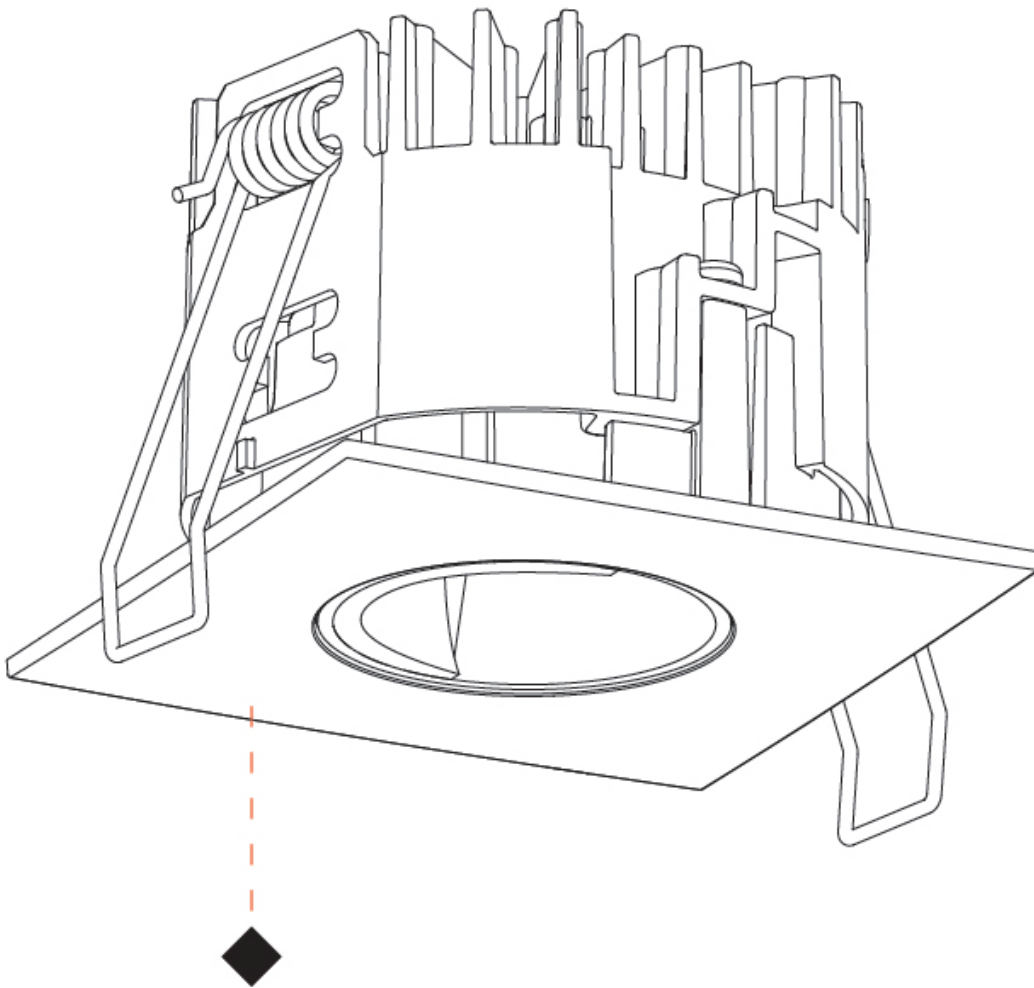

OIKO PRO SQUARE WALLWASH RECESSED

A35966-

PROJECT	_____
TYPE	_____
SPECIFIER	_____
QUANTITY	_____
DATE	_____