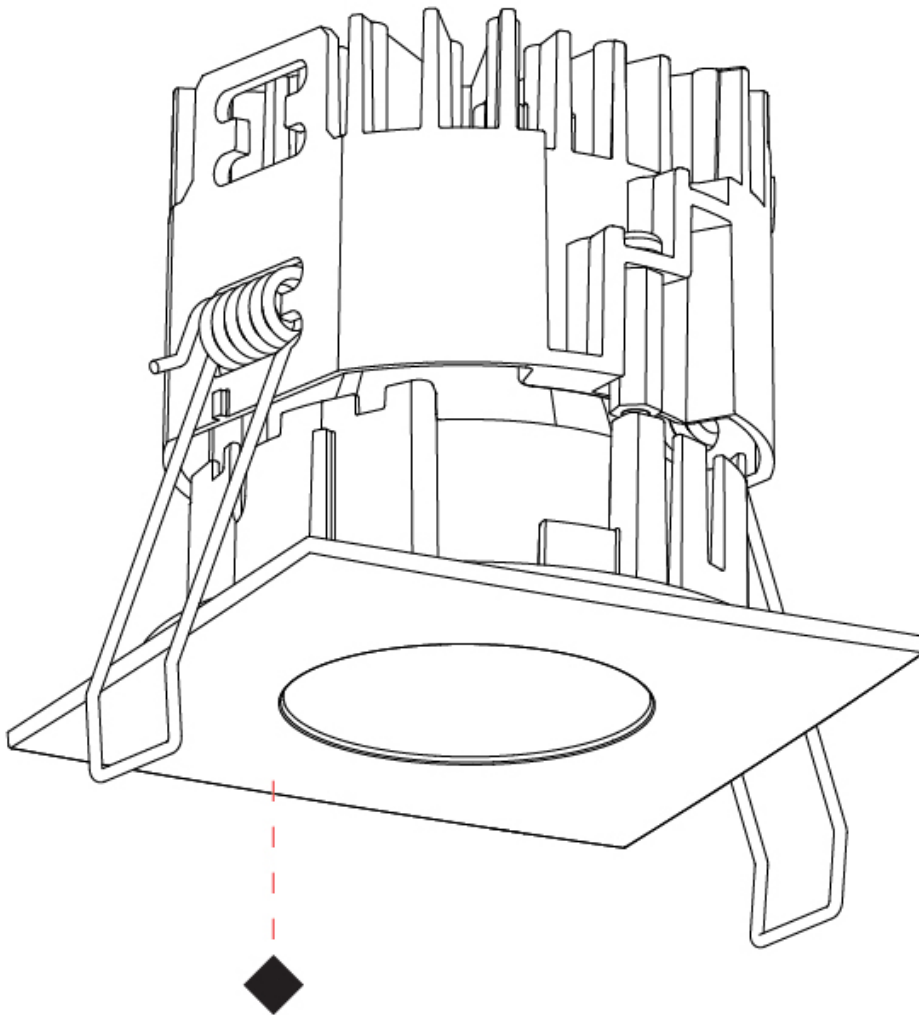

OIKO PRO SQUARE FIXED RECESSED

A35961-

PROJECT	_____
TYPE	_____
SPECIFIER	_____
QUANTITY	_____
DATE	_____

A