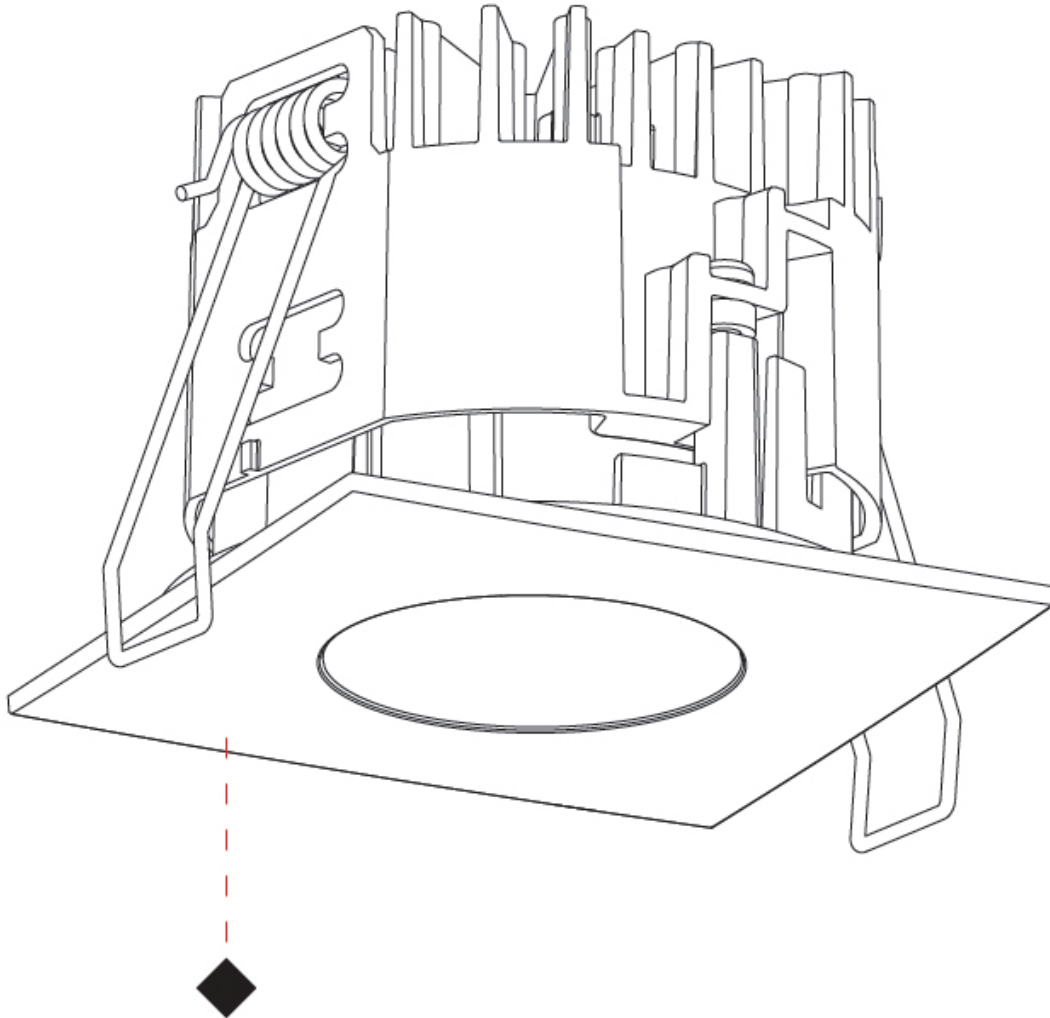

OIKO PRO SQUARE WALLWASH RECESSED

A35967-

PROJECT	_____
TYPE	_____
SPECIFIER	_____
QUANTITY	_____
DATE	_____

A