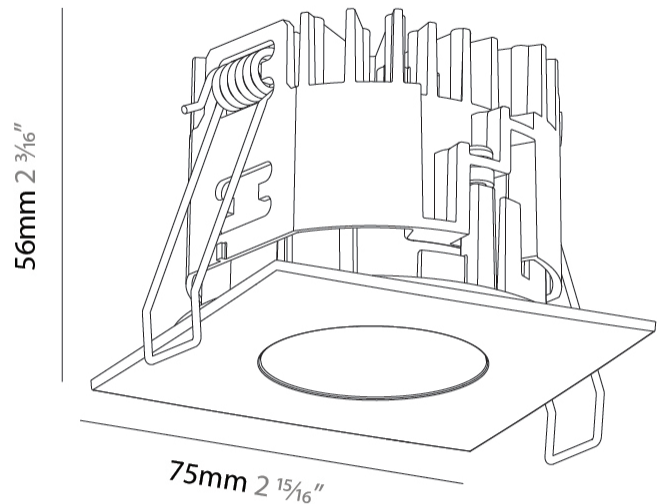

GENERAL

Series: Oiko Pro Square
Subseries: Oiko Pro Square Wallwash
Brand: Prolicht
Division: Architectural
Mounting Type: Recessed
Mounting Location: Ceiling
Subcategory: Downlight

PHYSICAL

Shape: Square
Length (mm): 75
Length (in): 2 ¹⁵/₁₆
Width (mm): 75
Width (in): 2 ¹⁵/₁₆
Height (mm): 55
Height (in): 2 ³/₁₆
Ceiling Thickness (mm): 1 - 25
Ceiling Thickness (in): 1/16 - 1 3/16
Min. Recessing Depth (mm): 60
Min. Recessing Depth (in): 2 ³/₈
Light Distribution: Downlight
Weight (kg): 0.181
Fixture Finish: SSR / BKV / CWI / CRY / HAB / UFT / ITA / RUA / FTG / MYG / LOD / PUS / FRO / FUP / KIA / POP / BLS / SPG / MEY / GOH / GUM / CHC / COM / ABZ / JAG / OBR / MOS / ROR
Fixture Material: Aluminum Die Cast
Cut-out Measurements: D. 68mm / 2 11/16"

ELECTRICAL

Lamp Type: LED (Zhaga Standard)
Input Wattage (W): 14
Driver Included: No
Driver Location: Recessed Housing
Driver Class: Class 2
Input Voltage (V): 120 - 277
Constant Current (MA): 700

LED

Number of LEDs: 1
Color Temperature (°K): 2700-6500 Tunable White
Max. Delivered Lumen (lm): 986 - 1159
Nominal Lumen (lm): 1242 - 1460
CRI: >90 CRI
Lamp Life (hrs): 50000

OPTICAL

RATINGS AND CERTIFICATIONS

Certified By: Certified for North American Standards
IP rating: IP54