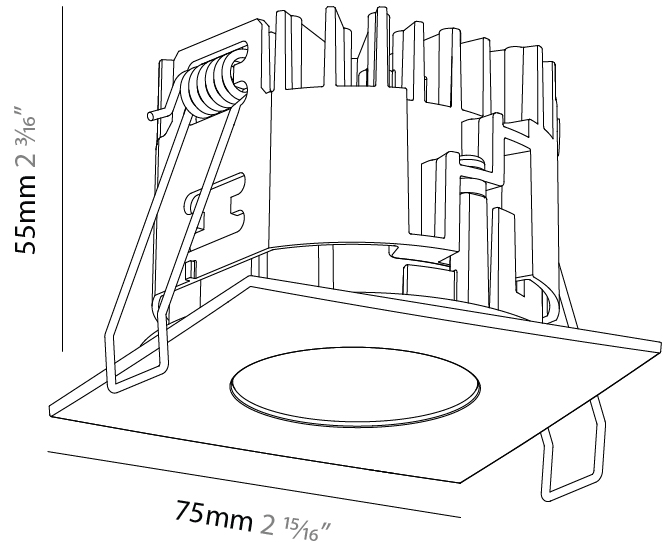

PHYSICAL

Shape: Square
Length (mm): 75
Length (in): 2 ¹⁵/₁₆
Width (mm): 75
Width (in): 2 ¹⁵/₁₆
Height (mm): 55
Height (in): 2 ³/₁₆
Ceiling Thickness (mm): 1 - 25
Ceiling Thickness (in): 1/16 - 1 3/16
Min. Recessing Depth (mm): 70
Min. Recessing Depth (in): 2 ³/₄
Light Distribution: Downlight
Weight (kg): 0.19
Diffuser: Lens Pack - No Lens / Opal / Linear Spread Lens / Honeycomb / Spread Lens
Fixture Finish: SSR / BKV / CWI / CRY / HAB / UFT / ITA / RUA / FTG / MYG / LOD / PUS / FRO / FUP / KIA / POP / BLS / SPG / MEY / GOH / GUM / CHC / COM / ABZ / JAG / OBR / MOS / ROR
Fixture Material: Aluminum Die Cast
Cut-out Measurements: D. 68mm / 2 11/16"

ELECTRICAL

Lamp Type: LED (Zhaga Standard)
Input Wattage (W): 14
Total Output Wattage (W): 12.7
Dimming: Tri-Mode (Non-Dimming and Phase Dimming (120Vac only) and 0-10V Dimming)
Driver Included: No
Driver Location: Remote
Driver Type: Constant Current - 120/277
Driver Class: Class 2
Input Voltage (V): 120 - 277
Constant Current (MA): 700

LED

Number of LEDs: 1
Color Temperature (°K): 2700-6500 Tunable White
Max. Delivered Lumen (lm): 1000 - 1176
Nominal Lumen (lm): 1242 - 1460
CRI: >90 CRI
Lamp Life (hrs): 50000

OPTICAL

Beam Angle: 52

RATINGS AND CERTIFICATIONS

Certified By: Certified for North American Standards
IP rating: IP20