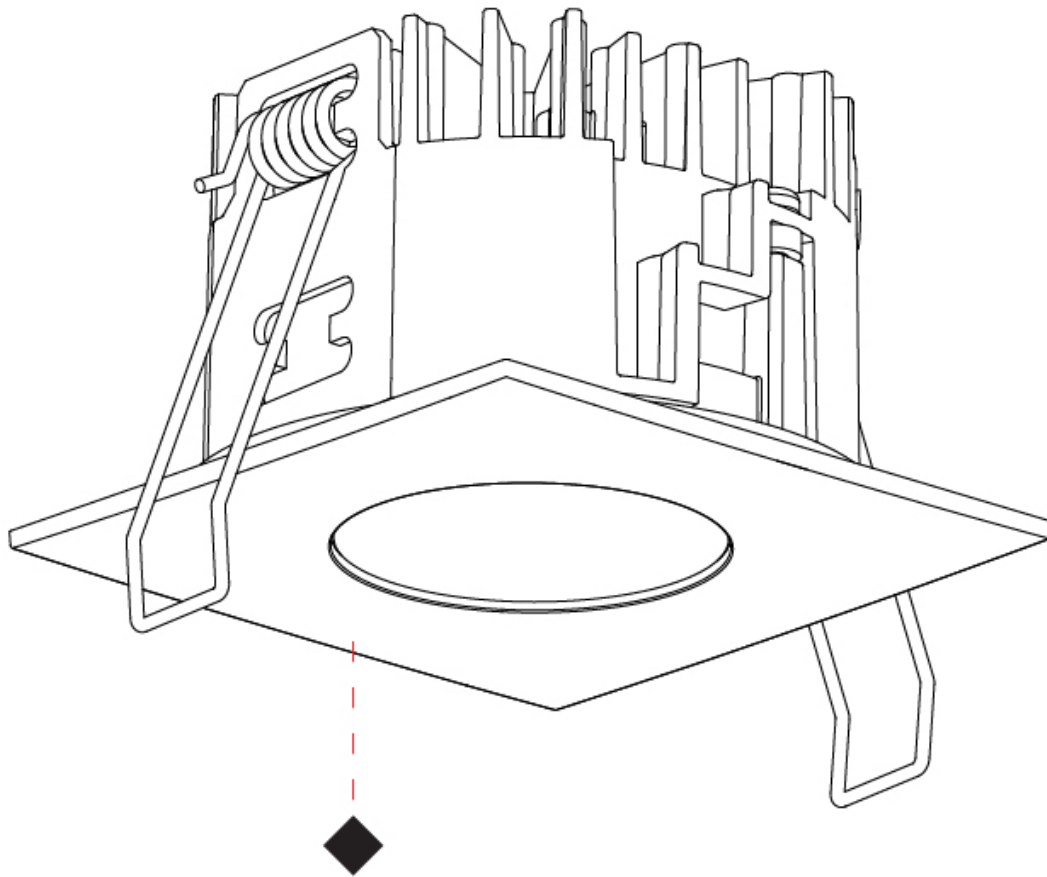

OIKO PRO SQUARE FIXED RECESSED

A35963-

PROJECT	_____
TYPE	_____
SPECIFIER	_____
QUANTITY	_____
DATE	_____

A