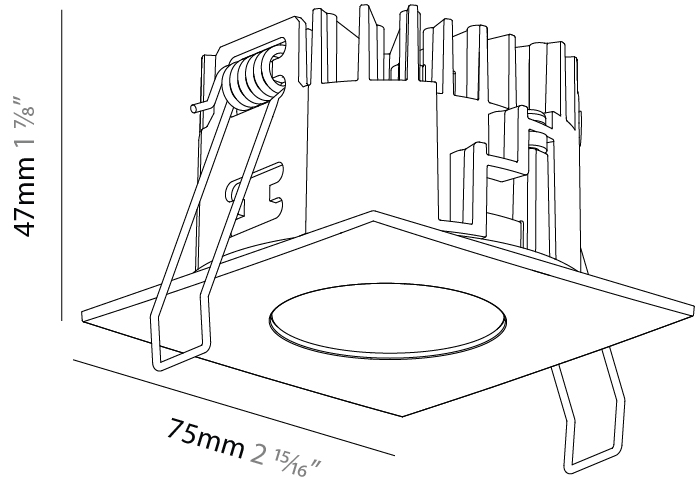

GENERAL

Series: Oiko Pro Square
Subseries: Oiko Pro Square Fixed
Brand: Prolicht
Division: Architectural
Mounting Type: Recessed
Mounting Location: Ceiling
Subcategory: Downlight

PHYSICAL

Shape: Square
Length (mm): 75
Length (in): 2 ¹⁵/₁₆
Width (mm): 75
Width (in): 2 ¹⁵/₁₆
Height (mm): 46
Height (in): 1 ¹³/₁₆
Ceiling Thickness (mm): 1 - 25
Ceiling Thickness (in): 1/16 - 1 3/16
Min. Recessing Depth (mm): 50
Min. Recessing Depth (in): 1 ¹⁵/₁₆
Light Distribution: Downlight
Weight (kg): 0.186
Diffuser: Lens Pack - No Lens / Opal / Linear Spread Lens / Honeycomb / Spread Lens
Fixture Finish: SSR / BKV / CWI / CRY / HAB / UFT / ITA / RUA / FTG / MYG / LOD / PUS / FRO / FUP / KIA / POP / BLS / SPG / MEY / GOH / GUM / CHC / COM / ABZ / JAG / OBR / MOS / ROR
Fixture Material: Aluminum Die Cast
Cut-out Measurements: D. 68mm / 2 11/16"

ELECTRICAL

Lamp Type: LED (Zhaga Standard)
Input Wattage (W): 14.4
Driver Included: No
Driver Location: Remote
Driver Class: Class 2
Input Voltage (V): 120 - 277
Constant Current (MA): 350

LED

Number of LEDs: 1
Color Temperature (°K): 2700-6500 Tunable White
Max. Delivered Lumen (lm): 1121 - 1319
Nominal Lumen (lm): 1242 - 1460
CRI: >90 CRI
Lamp Life (hrs): 50000

OPTICAL

Beam Angle: 60

RATINGS AND CERTIFICATIONS

Certified By: Certified for North American Standards
IP rating: IP20