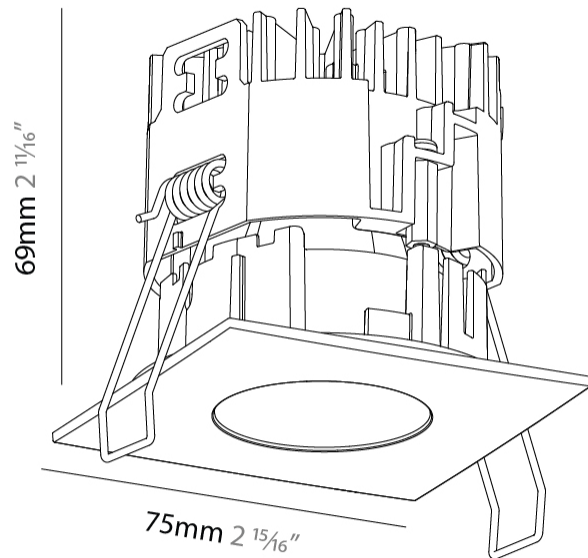

PHYSICAL

Shape: Square
Length (mm): 75
Length (in): 2 ¹⁵/₁₆
Width (mm): 75
Width (in): 2 ¹⁵/₁₆
Height (mm): 65
Height (in): 2 ⁹/₁₆
Ceiling Thickness (mm): 1 - 25
Ceiling Thickness (in): 1/16 - 1 3/16
Min. Recessing Depth (mm): 70
Min. Recessing Depth (in): 2 ³/₄
Light Distribution: Downlight
Weight (kg): 0.19
Diffuser: Lens Pack - No Lens / Opal / Linear Spread Lens / Honeycomb / Spread Lens
Fixture Finish: SSR / BKV / CWI / CRY / HAB / UFT / ITA / RUA / FTG / MYG / LOD / PUS / FRO / FUP / KIA / POP / BLS / SPG / MEY / GOH / GUM / CHC / COM / ABZ / JAG / OBR / MOS / ROR
Fixture Material: Aluminum Die Cast
Cut-out Measurements: D. 68mm / 2 11/16"

ELECTRICAL

Lamp Type: LED (Zhaga Standard)
Input Wattage (W): 15
Total Output Wattage (W): 12.7
Dimming: Tri-Mode (Non-Dimming and Phase Dimming (120Vac only) and 0-10V Dimming)
Driver Included: No
Driver Location: Remote
Driver Type: Constant Current - 120/277
Driver Class: Class 2
Input Voltage (V): 120 - 277
Constant Current (MA): 700

LED

Number of LEDs: 1
Color Temperature (°K): 2700-6500 Tunable White
Max. Delivered Lumen (lm): 960 - 1129
Nominal Lumen (lm): 1242 - 1460
CRI: >90 CRI
Lamp Life (hrs): 50000

OPTICAL

Beam Angle: 36

RATINGS AND CERTIFICATIONS

Certified By: Certified for North American Standards
IP rating: IP20