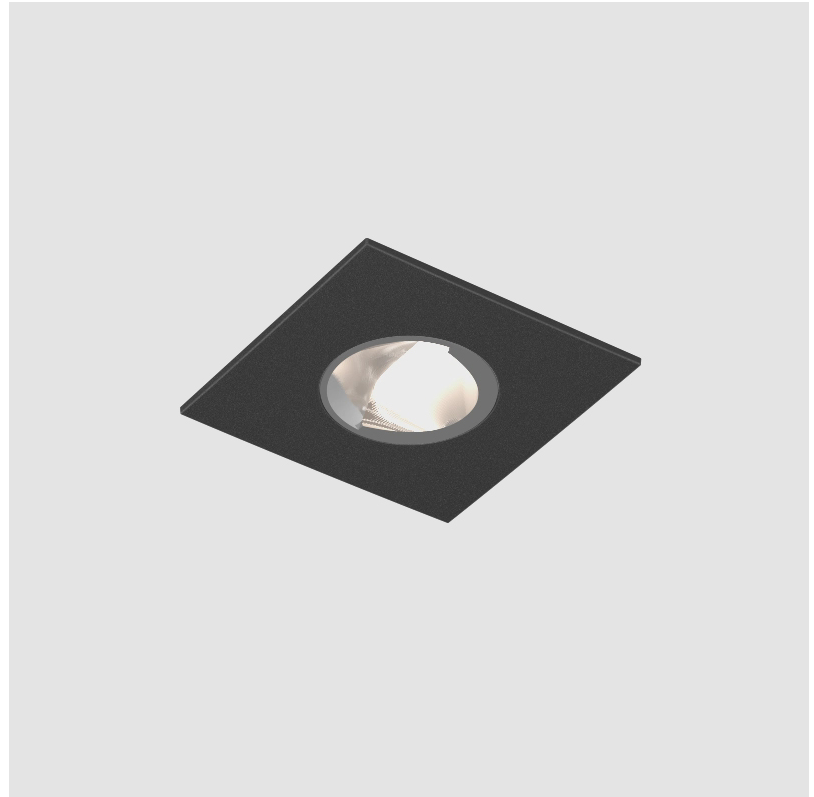

GENERAL

Series: Oiko Pro Square
Subseries: Oiko Pro Square Wallwash
Brand: Prolicht
Division: Architectural
Mounting Type: Recessed
Mounting Location: Ceiling
Subcategory: Downlight

PHYSICAL

Shape: Square
Length (mm): 75
Length (in): 2 ¹⁵/₁₆
Width (mm): 75
Width (in): 2 ¹⁵/₁₆
Height (mm): 51
Height (in): 2
Ceiling Thickness (mm): 1 - 25
Ceiling Thickness (in): 1/16 - 1 3/16
Min. Recessing Depth (mm): 55
Min. Recessing Depth (in): 2 ³/₁₆
Light Distribution: Downlight
Weight (kg): 0.167
Fixture Finish: SSR / BKV / CWI / CRY / HAB / UFT / ITA / RUA / FTG / MYG / LOD / PUS / FRO / FUP / KIA / POP / BLS / SPG / MEY / GOH / GUM / CHC / COM / ABZ / JAG / OBR / MOS / ROR
Fixture Material: Aluminum Die Cast
Cut-out Measurements: D. 68mm / 2 11/16"

ELECTRICAL

Lamp Type: LED (Zhaga Standard)
Input Wattage (W): 14
Dimming: Tri-Mode (Non-Dimming and Phase Dimming (120Vac only) and 0-10V Dimming)
Driver Included: No
Driver Location: Recessed Housing
Driver Type: Constant Current - Universal
Driver Class: Class 2
Input Voltage (V): 120 - 277

LED

Number of LEDs: 1
Color Temperature (°K): 2700-6500 Tunable White
Max. Delivered Lumen (lm): 1034 - 1216
Nominal Lumen (lm): 1242 - 1460
CRI: >90 CRI
Lamp Life (hrs): 50000

OPTICAL

RATINGS AND CERTIFICATIONS

Certified By: Certified for North American Standards
IP rating: IP20