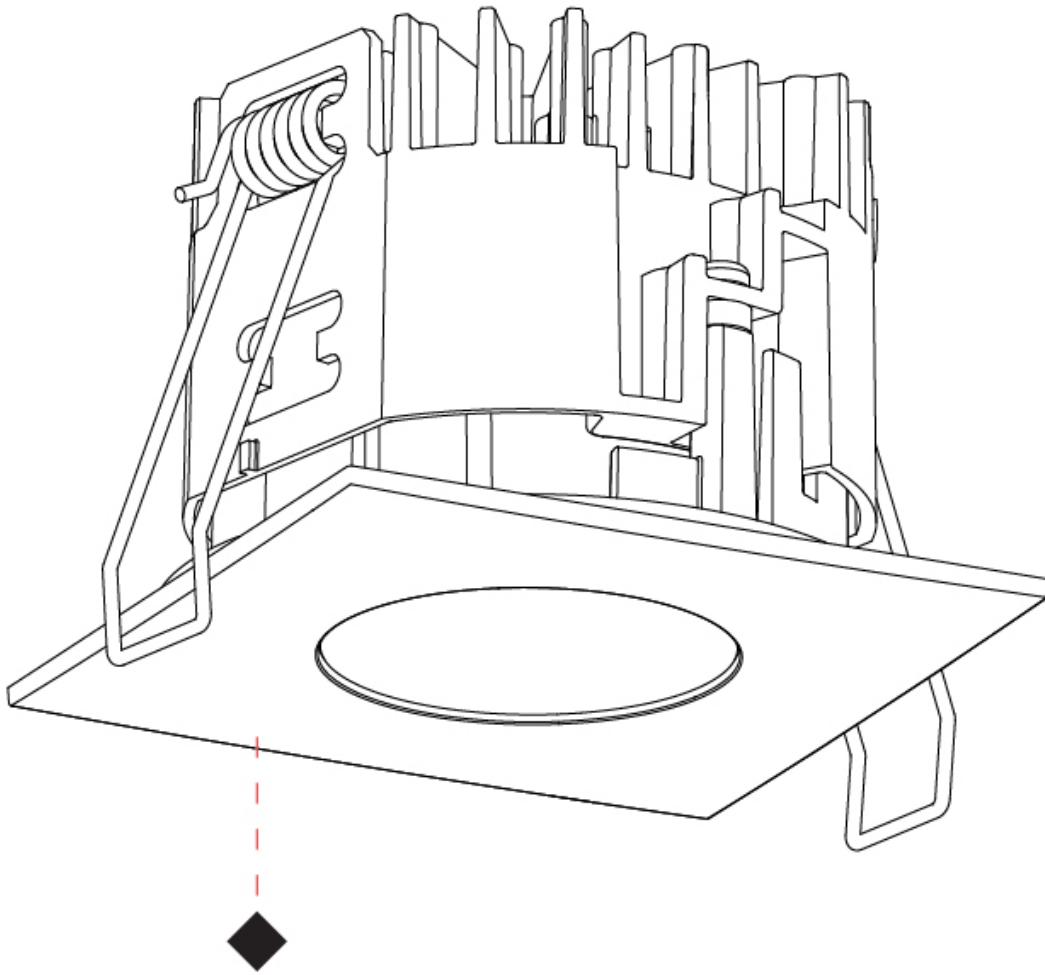

OIKO PRO SQUARE FIXED RECESSED

A35962-

PROJECT	_____
TYPE	_____
SPECIFIER	_____
QUANTITY	_____
DATE	_____

A